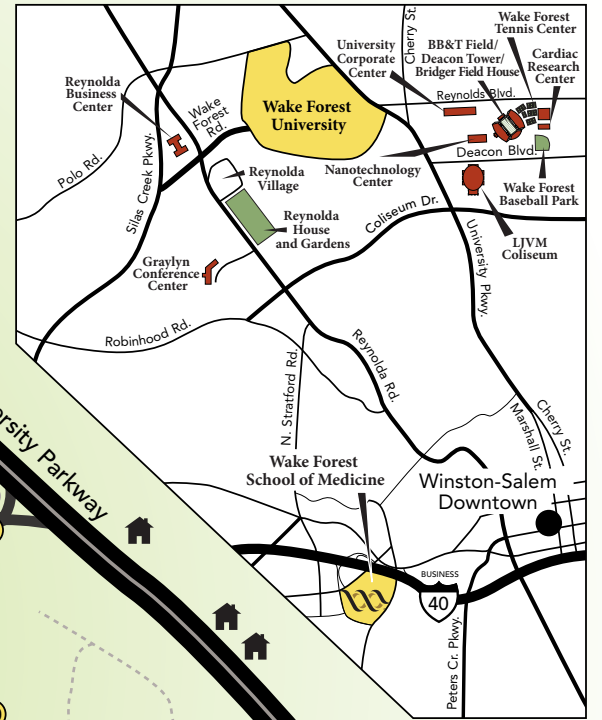

Area Map

To Reynolda Road, Silas Creek Pkwy.
and I-40 Business/Bypass
To Graylyn, Reynolda Village, Reynolda Gardens
and Reynolda House

To BB&T Field,
Bridger Field House,
Deacon Tower,
Wake Forest Tennis Center,
LJVM Coliseum and
Wake Forest
Baseball Park